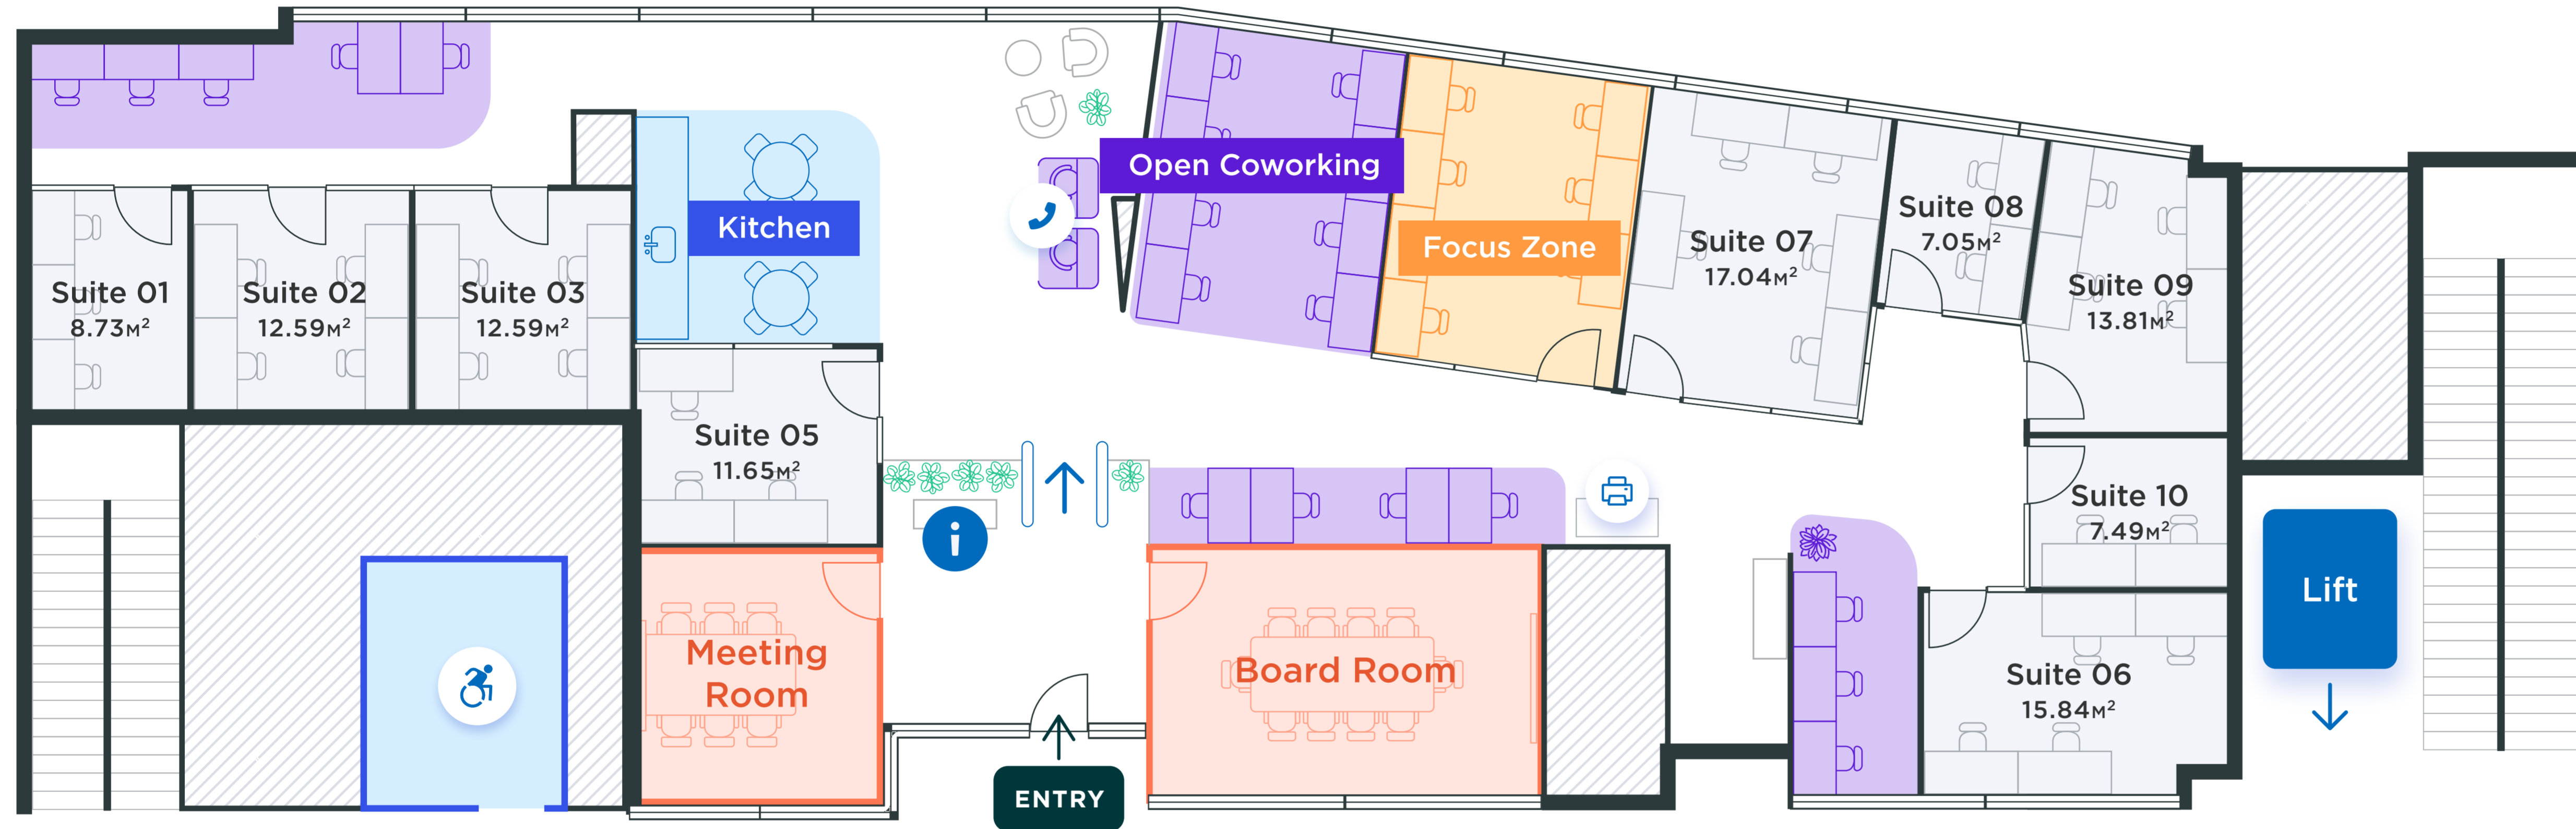

WATERMAN WILLIAMS LANDING

100 Overton Rd, Williams Landing VIC 3027

OVERTON RD

LEGEND

- Bookable Spaces
- Workstations & Breakout Spaces
- Amenities
- Focus Zone
- Service Hub
- Phone Booth
- Toilets
- Printer