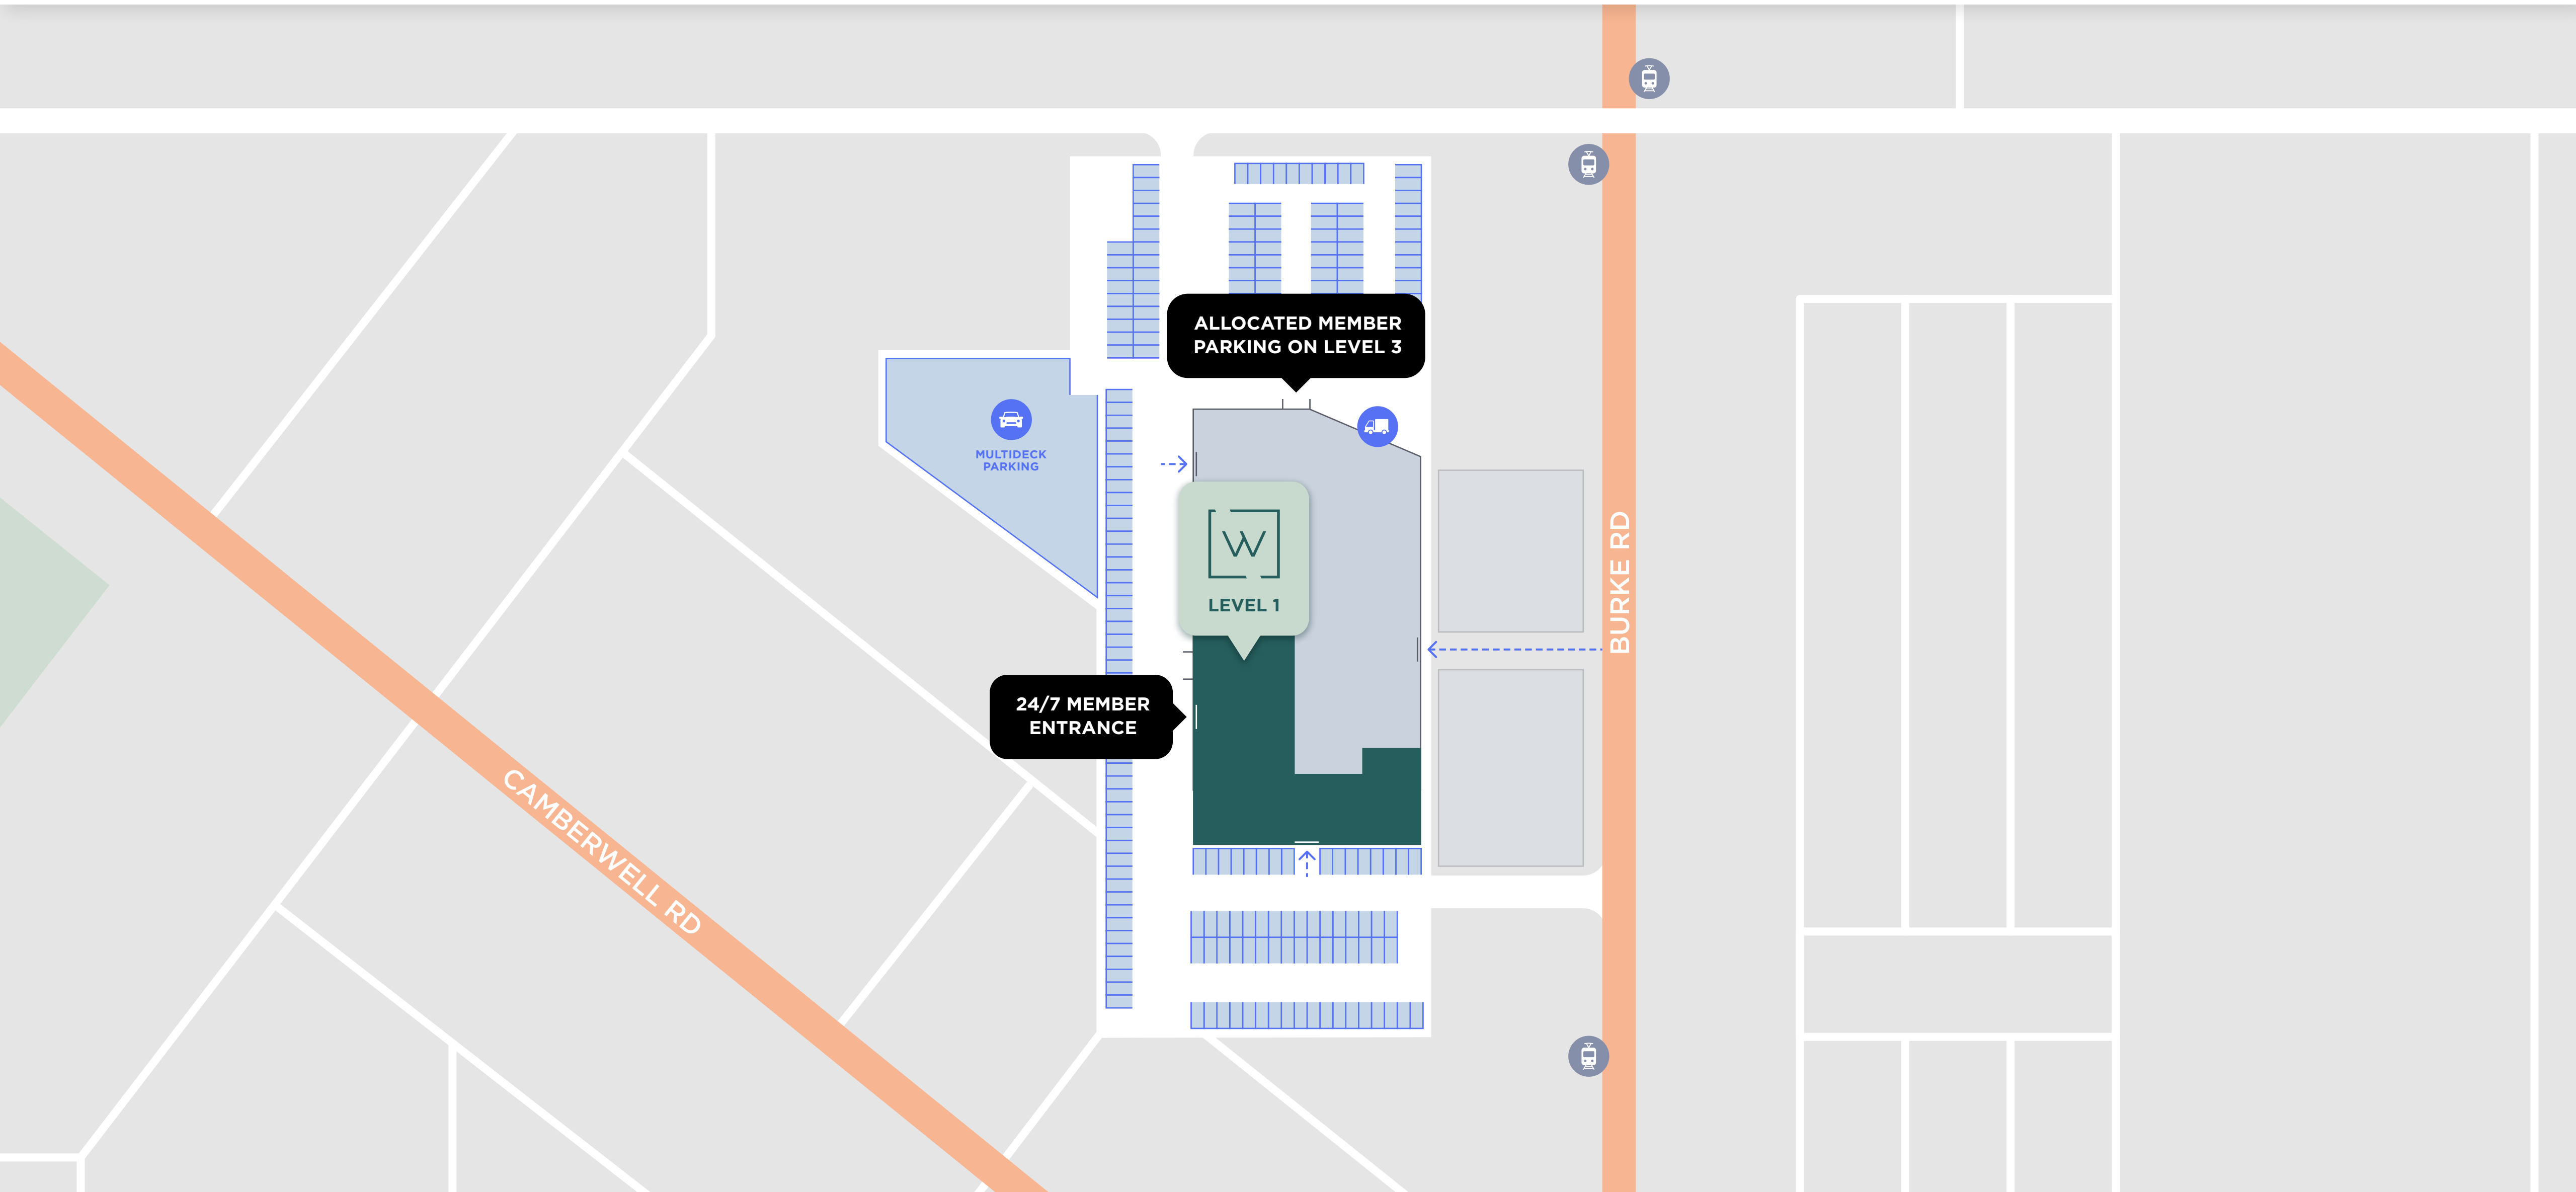

WATERMAN CAMBERWELL — PARKING

LEVEL 1/793 BURKE RD, CAMBERWELL VIC 3124

- Waterman Centre
- Visitor Parking
- Loading Bay
- Tram Stop
- Walkway

WATERMAN CAMBERWELL — PARKING

LEVEL 1/793 BURKE RD, CAMBERWELL VIC 3124

- Members Parking
- No Parking Zone
- Walkway